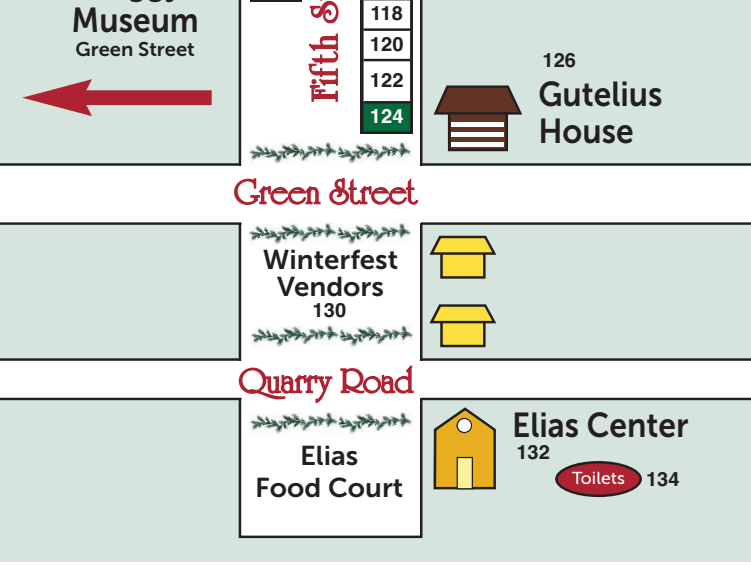

Visit Our Partner Non-profit Community Organizations

124 - GUTELIUS HOUSE MUSEUM
- South 5th & Green Streets -
Christmas Cookies, Lebkuchen, Dempel Dei (Bread Men), & Cider for Sale

136 - MIFFLINBURG BUGGY MUSEUM & HEISS HOUSE
- 523 & 598 Green Street -
Victorian Christmas in a Buggymaker's home, late 18th century cookie cutters & nutmeg graters, children's workshop making tree ornaments, Blacksmith demonstration.
At the Museum - Display of Restored Sleighs

132 - MIFFLINBURG HERITAGE & REVITALIZATION'S "WINTERFEST" AT THE ELIAS CENTER & FIFTH STREET
- South 5th Street -
Hot Toddies, Hot Buttered Rum, Coffee, Hot Chocolate & Hot Wine served, Entertainment, Artisans, Food & More

- 530 **Das Hoff Haus** - Raclette Cheese Bites, Kasespatzle, & Raclette Reuben
- 534 **Carl's Crazy Corn**- Kettle Corn, Carmel Corn & Cheddar Corn
- 112 **Frank & Burger Haus**- Hot Dogs & Hamburgers
- 96 **Gable House Bakery**- German and American Baked Goods
- 441 **Glenda's Treats**- Pulled Pork Sandwiches, Hamburg BBQ, Kolacky (Polish Christmas Pastry), Chocolate/Caramel Covered Apples & Pretzels, Chocolate Covered Cherries, Fudge
- 517 **Good Time 4-H Club**- Chicken Pot Pie, Baked Potatoes
- 126 **Gutelius House Museum - Preservation Mifflinburg Inc.** - Dample Dei (Bread Men), Homemade Cookies, Christmas Breads, Gingerbread Hearts & Hot Mulled Cider
- 506 **Hack's Soup & Smoked Cheese**- Beef Vegetable & Chicken Corn Soup, Smoked Cheese (Cooper, Black Pepper Cooper, Green Onion, Horseradish)
- 445 **Hartley Township Community Center**- Fish Sandwiches
- 504 **Herr Memorial Library**- Haluski
- 417 **Incredible Popcorn**- Flavored & Coated Popcorn
- 522 **Keely's Confections**- Clear Toy Candy
- 426 **Kiwanis Club of Mifflinburg**- Soft Pretzels, Pretzel Twists & Pretzel Nuggets
- 418 **Lungs for Logan**- Apple Dumplings, Cinnamon Apples
- 443 **Mifflinburg Area Band Boosters**- French Fries
- 124 **Mifflinburg Buggy Museum**- Sauerbraten over Spaetzle
- 403 **Mifflinburg Hose Company**- German Crepes with Assorted Fillings
- 95 **Mr. Sticky**- Sticky Buns
- 439 **Mrs. Sut's Pierogies**- Pierogies
- 529 **Nana's Nook**- NE Clam Chowder, MD Crab Soup, Cheddar Ale Soup