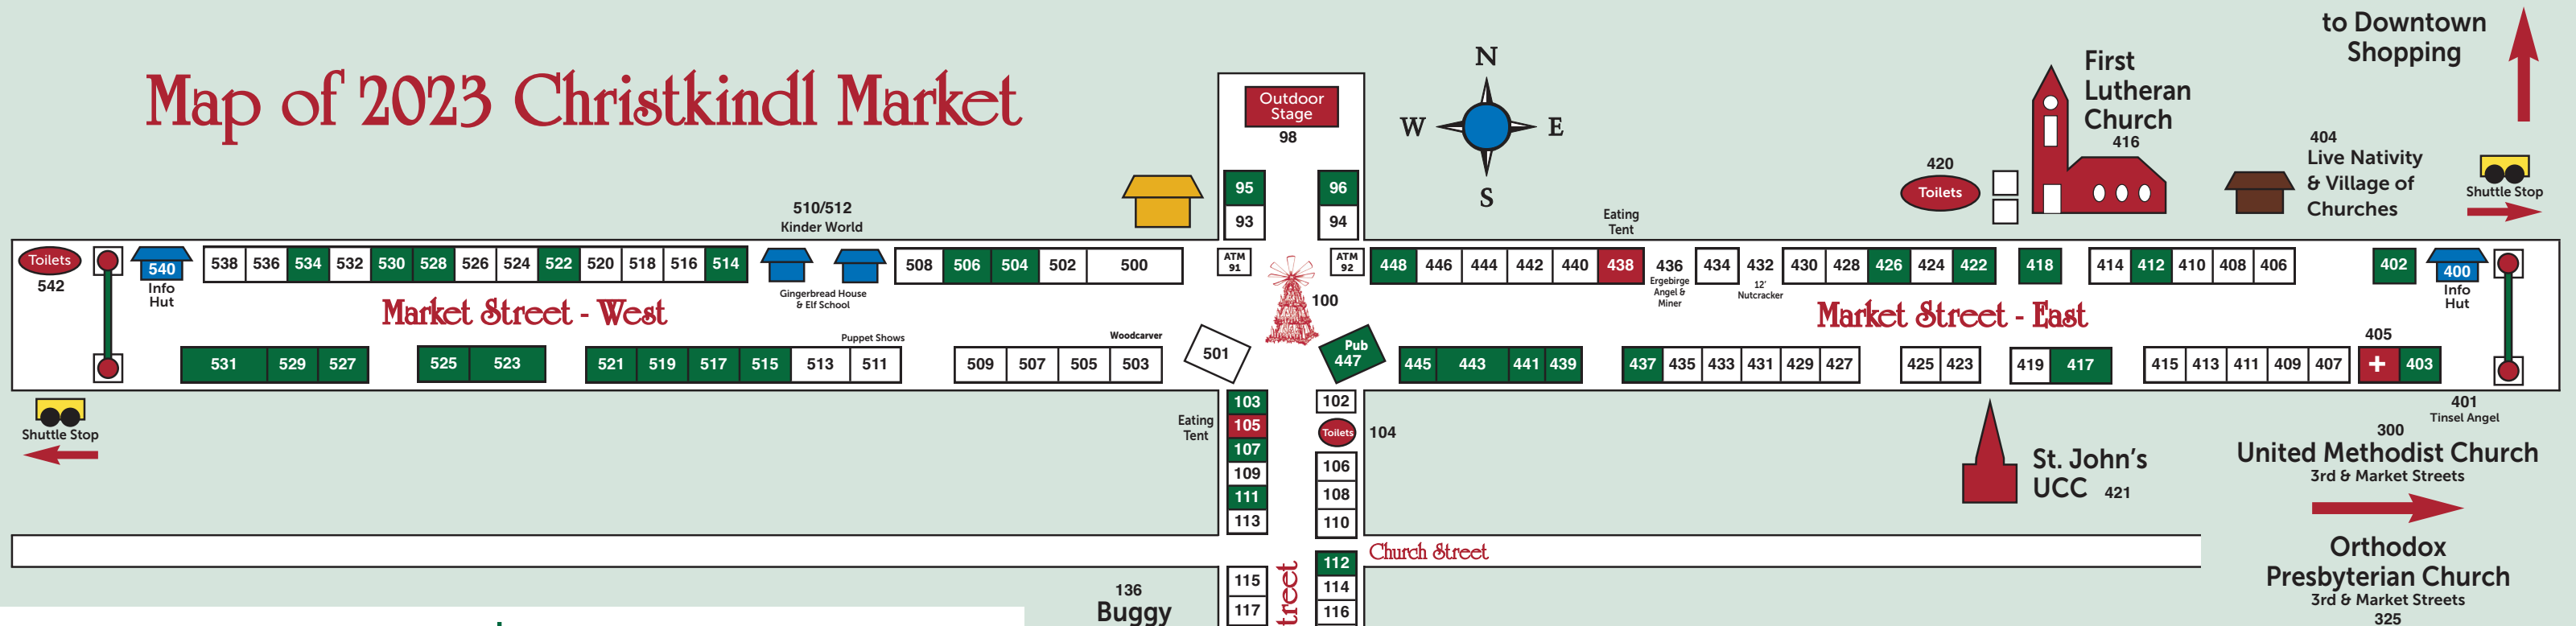

Map of 2023 Christkindl Market

1. ### Craft Vendors
2. 408 **Aucker's Apiary**- Honey, Bees Wax Candles, Ornaments, Stick Candy, Soap, Jelly, Brooms, Herbs & Spices
   - 413 **Back to Classic Designs**- Cameo & Victorian Jewelry
   - 409 **Bower Glassworks**- Glass Pendants, Wine Toppers, Ornaments, Beads
   - 423 **Brenda's Crafts**- Scherenschnitte Paper-Cut Designs
   - 440 **C & K Unique Creations**- Porcelain Head Old World Santas, Glass Globes, Santas, Gnomes, Stockings, Grapevine Wreaths
   - 436 **Chester P. Basil's Handcrafted Wooden Spoons**- Cherry Wood Spoons, Spreaders, Ladles, Spatulas, Etc., Cutting & Serving Boards
   - 501 **Christkindl Corner German Imports**- Pewter Ornaments, Pyramids, Nutcrackers, Smokers, Candle Arches
   - 410 **Cinnamon Treasures**- Cinnamon Scented Beeswax that has been poured and carved. Many forms are from Traditional German Chocolate Molds.
   - 428 **Classy Glass**- Jewelry & Glass Items
   - 411 **Dyjak European Crafts**- Wooden Boxes and Carvings, Chess Sets, Amber Jewelry, Ornaments, Hats, & Gloves
   - 433 **Frakturs by Donna Selfridge Spangler**- Frakturs, Family Trees, Announcements, Cards, Bookmarkers & Verses
   - 435 **Gourd Cottage**- Handcarved & Sculpted Seasonal Gourd Decorations
   - 429 **Helpless Moon Fused Glass**- Fused Glass Bowls, Plates, Platters & Ornaments
   - 108 **Holly's Handbags Plus**- "American Girl" Doll Clothes, Quilted Handbags, Children's Purses, Totes, Casserole Totes
   - 442 **Hosterman Creative**- Photography, Wall Art & Decor, Greeting Cards, Stationery
   - 505 **Hotplates by Mac**- Hotplate Trivets, Filled with Botanicals, Grains, Pastas, Shells, Trays, Table Runners, Holders, Coasters, iPad and iPhone Holders
   - 430 **Huberhaus Pottery**- Redware Pottery, Traditional Slipware & Sgraffito as well as Modern Interpretation of Bowls, Plates, Platters, Birds, Piggy Banks, Signs, Etc.
   - 509 **Illuminate Your Journey**- Illuminating Folding Star Lanterns
   - 502 **James F. Byrnes Glassworks**- Flame-worked Blown Glass Ornaments
   - 114 **JC Clayworkx**- Handcrafted Pottery, Steins, Ornaments, and Wire Tree Sculptures.
   - 115 **Kathy's Braided Rugs**- Braided Yarn Rugs, Runners, Chair Pads, Trivet, Coaster, & Dogbone Rugs
   - 520 **Kost Knits**- Handmade Norwegian Fingerless Mittens & Gloves, Scarves, Hats, Headbands & Faux Fur Pom-poms
   - 507 **Kylie's Pet Treats**- All-Natural Cat & Dog Treats
   - 415 **Lazy Meadow Alpacas**- Alpaca Products, Socks, Hats, Gloves, Mittens, Scarves, Ponchos, Yarn, Goats Milk Soap & Lotion
   - 532 **The Light Bulb Lady**- Light Bulb Creations
   - 116 **Linda Nigh Crafts**- Hand Painted Plates, Nutcrackers, Santa's and Pictures. Christmas Gourds, Wooden Gnomes, Snowmen, Rolling Pins, Wooden Signs